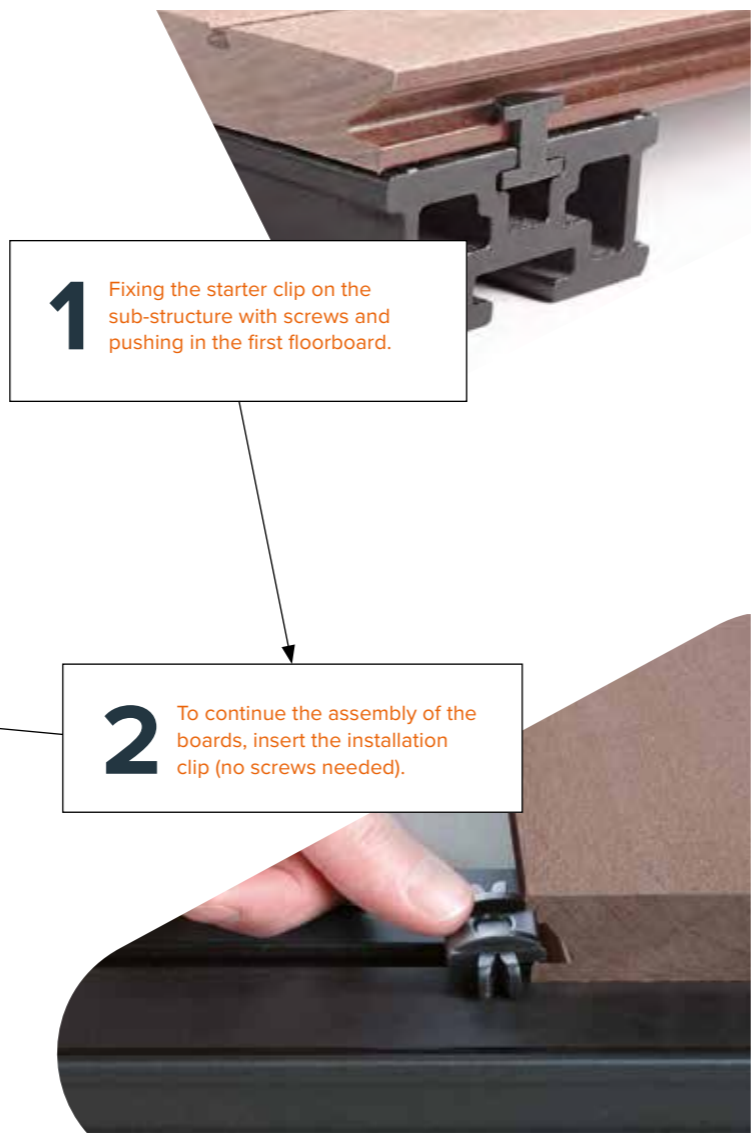

Specifications

Length	Finish	Grey brown	Red Brown	Pebble Grey
4.0 m	Yacht	501111	501113	501112
5.0 m	Yacht	501116	501118	501117
6.0 m	Yacht	501121	501123	501122

Terrafina System

Unique fixing system, just clip into place

The assembly of Terrafina deck boards is exceptionally simple using our clip and clamp system. Disassembly and reassembly is equally straightforward if alterations or additions are required at a later date. Moreover the versatile nature of the system enables it to be installed in a wide range of applications.

Designed for quick installation

- Only the first fixing row needs to be screw-fixed
- No pre-drilling and screwing of boards
- Just clip and clamp
- More than twice as fast to install as hardwood decking
- No visible fixings