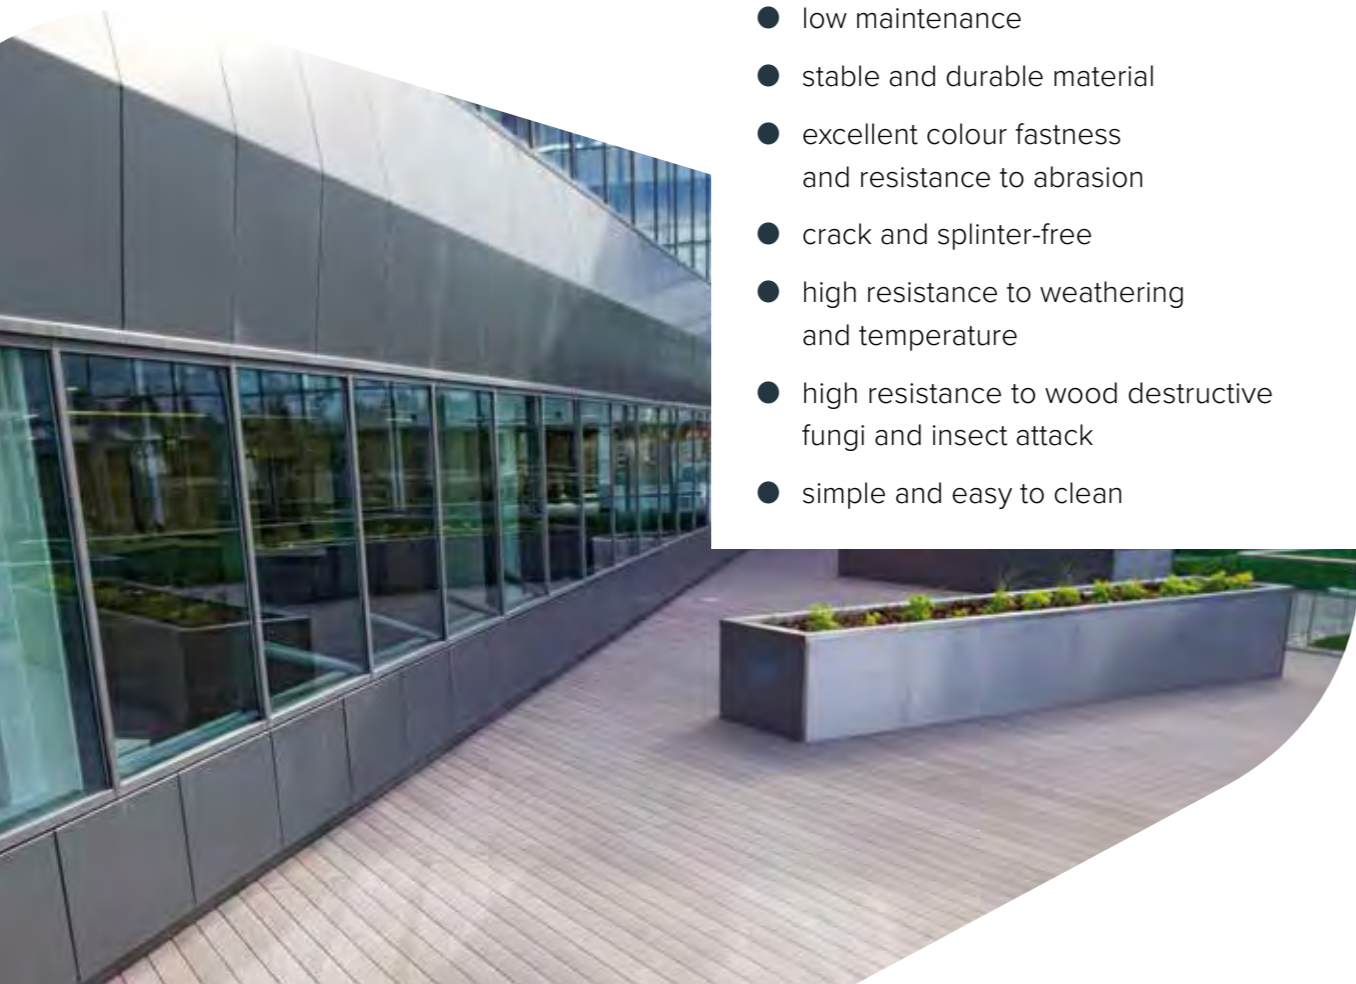

This durable system almost eliminates the need for screw fixing, making installation fast and simple. Extensive research and development combined with a high quality engineering process have produced the finest composite decking system available. Welcome to Terrafina.

The Benefits

- non-slip surface when wet or dry
- low maintenance
- stable and durable material
- excellent colour fastness and resistance to abrasion
- crack and splinter-free
- high resistance to weathering and temperature
- high resistance to wood destructive fungi and insect attack
- simple and easy to clean