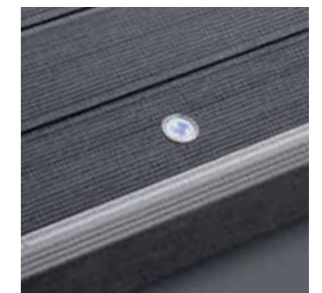

LED Lighting

The ultra-flat LED lighting system is a patented, easily mountable and weight bearing light innovation using LED technology.

- Energy-saving and extreme longevity
- Weight bearing construction up to 285 kg
- Installation depth only 6.5 mm
- Top protection class IP67
- Stainless steel case