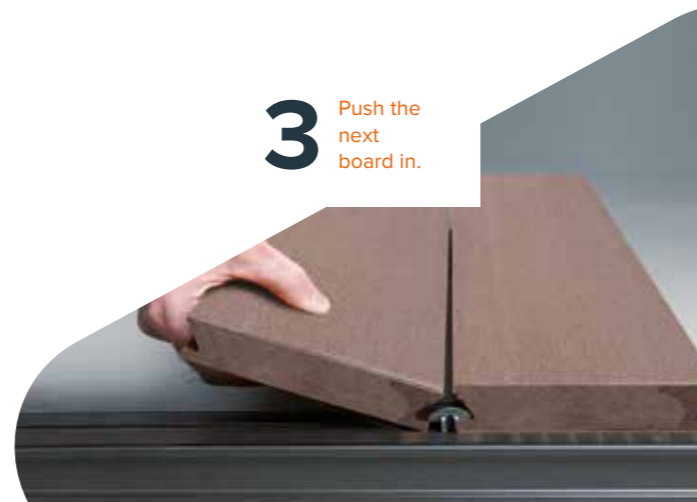

3 Push the next board in.